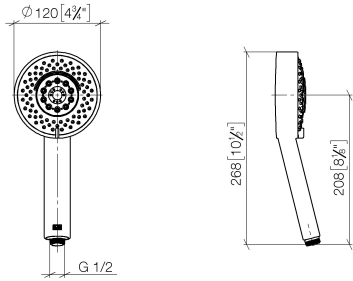

28 012 979

- Four settings: COMPACT RAIN, COMPACT SOFT FLOW, COMPACT AQUAPRESSURE FLOW, COMPACT CASCADE, max. flow rate 15 l/min (at 3 bar)
- with anti-scale system
- spray head Ø 120mm
- 1/2" connection

Intrinsic protection against back flow.

Fits: IMO, LULU, MADISON, MEM, TARA, CL.1, LISSÉ, VAIA, META, CYO

	Chrome	28 012 979-00
	Chrome	28 012 979-00 0010
	Brushed Platinum	28 012 979-06
	Brushed Platinum	28 012 979-06 0010
	Platinum	28 012 979-08
	Platinum	28 012 979-08 0010
	Dark Chrome	28 012 979-19
	Dark Chrome	28 012 979-19 0010
	Light Gold	28 012 979-26
	Light Gold	28 012 979-26 0010
	Brushed Light Gold	28 012 979-27
	Brushed Light Gold	28 012 979-27 0010
	Brushed Durabrass (23kt Gold)	28 012 979-28
	Brushed Durabrass (23kt Gold)	28 012 979-28 0010
	Matte Black	28 012 979-33 0010
	Matte Black	28 012 979-33
	Brushed Bronze	28 012 979-42
	Brushed Bronze	28 012 979-42 0010
	Brushed Champagne (22kt Gold)	28 012 979-46
	Brushed Champagne (22kt Gold)	28 012 979-46 0010
	Champagne (22kt Gold)	28 012 979-47
	Champagne (22kt Gold)	28 012 979-47 0010
	Brushed Chrome	28 012 979-93
	Brushed Chrome	28 012 979-93 0010
	Brushed Dark Platinum	28 012 979-99 0010
	Brushed Dark Platinum	28 012 979-99

Hand shower - Chrome

IMO

28 012 979

28 012 979

mm [inches]

Flow rate chart

Certificates

LGA_29980.