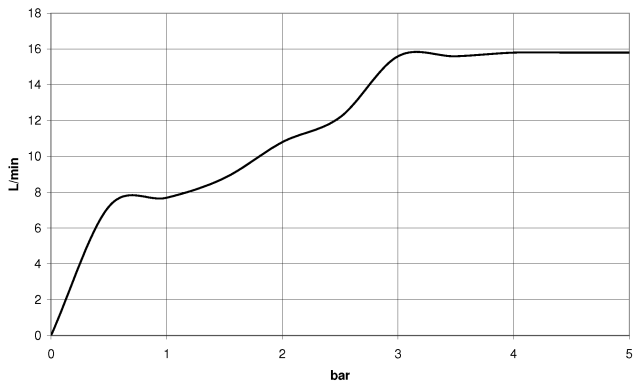

28 012 979

- Four settings: COMPACT RAIN, COMPACT SOFT FLOW, COMPACT AQUAPRESSURE FLOW, COMPACT CASCADE, max. flow rate 15 l/min (at 3 bar)
- with anti-scale system
- spray head Ø 120mm
- 1/2" connection

Hand shower - Chrome

IMO

28 012 979

28 012 979

mm [inches]

Flow rate chart

Certificates

LGA_29980.