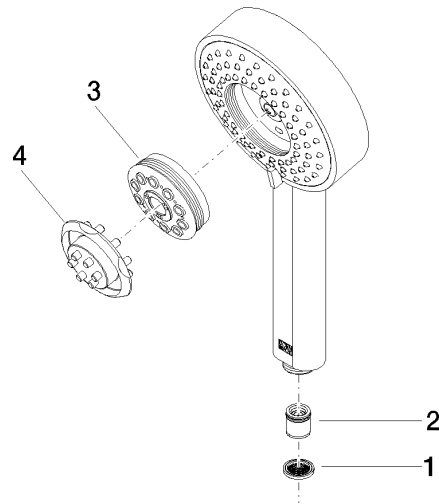

28 012 979

- Four settings: COMPACT RAIN, COMPACT SOFT FLOW, COMPACT AQUAPRESSURE FLOW, COMPACT CASCADE, max. flow rate 15 l/min (at 3 bar)
- with anti-scale system
- spray head Ø 120mm
- 1/2" connection

Intrinsic protection against back flow.

Fits: IMO, LULU, MADISON, MEM, TARA, CL.1, LISSÉ, VAIA, META, CYO

	Chrome	28 012 979-00
	Chrome	28 012 979-00 0010
	Brushed Platinum	28 012 979-06
	Brushed Platinum	28 012 979-06 0010
	Platinum	28 012 979-08
	Platinum	28 012 979-08 0010
	Dark Chrome	28 012 979-19
	Dark Chrome	28 012 979-19 0010
	Light Gold	28 012 979-26
	Light Gold	28 012 979-26 0010
	Brushed Light Gold	28 012 979-27
	Brushed Light Gold	28 012 979-27 0010
	Brushed Durabrass (23kt Gold)	28 012 979-28
	Brushed Durabrass (23kt Gold)	28 012 979-28 0010
	Matte Black	28 012 979-33 0010
	Matte Black	28 012 979-33
	Brushed Bronze	28 012 979-42
	Brushed Bronze	28 012 979-42 0010
	Brushed Champagne (22kt Gold)	28 012 979-46
	Brushed Champagne (22kt Gold)	28 012 979-46 0010
	Champagne (22kt Gold)	28 012 979-47
	Champagne (22kt Gold)	28 012 979-47 0010
	Brushed Chrome	28 012 979-93
	Brushed Chrome	28 012 979-93 0010
	Brushed Dark Platinum	28 012 979-99 0010
	Brushed Dark Platinum	28 012 979-99

Hand shower - Chrome

IMO

28 012 979

28 012 979

mm [inches]

Flow rate chart

Certificates

LGA_29980.

28 012 979

Spare parts list

No.	Item Number	Name	Quantity used	Delivery time
1	09 23 01 039 90	sieve	1	2
2	09 23 01 046 90	back-flow preventer	1	2
3	04 12 11 071 00 90	shower	1	2
4	09 30 09 022 90	key	1	2